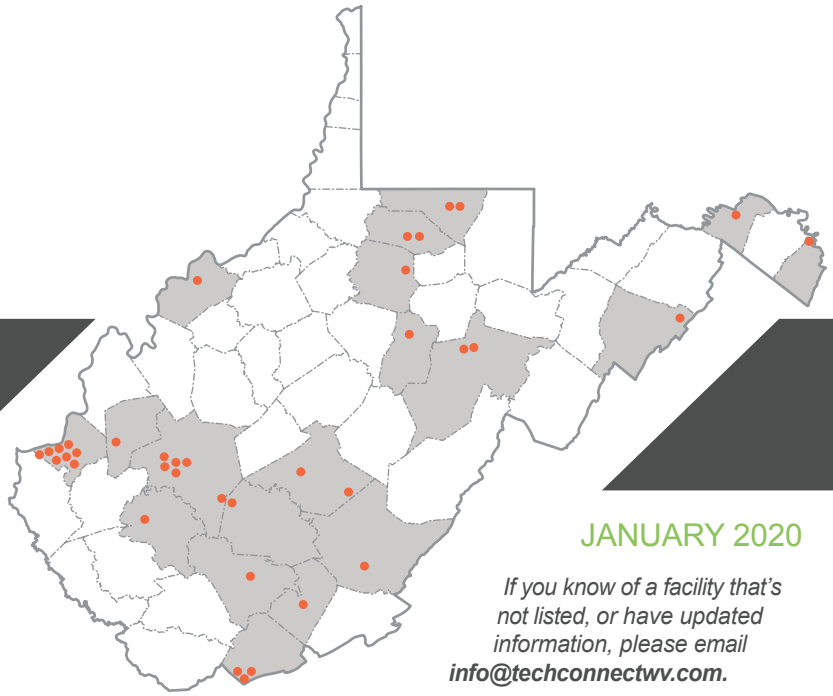

TECHCONNECT

WEST VIRGINIA

BUSINESS INCUBATORS & ACCELERATORS IN WEST VIRGINIA

JANUARY 2020

If you know of a facility that's not listed, or have updated information, please email info@techconnectwv.com.

BECKLEY

WV Hive Network

Business startup services, office and meeting space for startup teams, networking lounge, class space, makerspace.

WVU Tech – Innovation Building
282 Minnesota Avenue
Beckley, WV 25801

304-929-1239
www.wvhive.com
information@wvhive.com

BERKELEY SPRINGS

SpringTech Innovation Lab

Fully equipped office, small production and lab space for startups or early stage companies; services include small business counseling, legal and accounting services, and entrepreneur-focused programming.

109 War Memorial Drive
Berkeley Springs, WV 25411

(304) 886-1753
www.springtechlab.com
CONTACT: Jane K. Peters
info@springtechlab.com

BLUEFIELD

Center for Applied Research & Technology, Inc.

Industrial design studio and laboratories for prototype development, technology evaluation, product design and utility patenting support, management and marketing services for inventors and entrepreneurs.

P.O. Box 2182
Bluefield, WV 24701
(304) 327-4220
www.cartinc.com
CONTACT: Bruce Mutter
bmutter@cartinc.com

Bluefield Commercialization Station

Industrial space for manufacturing innovations.

Bluefield Avenue
Bluefield, WV 24701

(304) 327-2401 ext. 2405
CONTACT: Jim Spencer
jspencer@cityofbluefield.com

Bluefield State College Research & Development Incubator

Small business incubator providing fax, copier, office furniture, filing cabinets, internet access, computers, guidance and assistance in locating other resources to help new businesses start up.

704 Bland Street
Bluefield, WV 24701

(304) 327-4300
<http://www.bscred.info>
f BSCRD
GrowBusiness
CONTACT: Gerald James,
Executive Director
gjames@bluefieldstate.edu

BRIDGEPORT

RCBI Business Accelerator

Supporting startup and growth-focused companies through early-stage funding opportunities, the RCBI Advanced Manufacturing Technology Centers, and other resources.

2400 E. Benedum Industrial Dr.
Bridgeport, WV 26330
800.469.RCBI (7224)
304.848.2270 (local)
www.rcbi.org
CONTACT: BILL WOODRUM
bwoodrum@rcbi.org

BUCKHANNON

Upshur County Business Development Center

PO Box 2377
30 East Main Street
Buckhannon, WV 26201

(304) 472-1757
www.upshurda.com
CONTACT: Rob Hinton
rob@upshurda.com

CHARLESTON

Charleston Area Alliance Small Business Incubator

1116 Smith Street
Charleston, WV 25301

(304) 340-4253
www.charlestonareaalliance.org
CONTACT: Roger Young,
Real Estate & Facilities Director
ryoung@charlestonareaalliance.org

Ort Building Business Incubator

Small business incubator in restored turn of the century building providing furnished spaces with a fax, copier, shared kitchenette, internet, and conference rooms. Located in the heart of Charleston's historic Elk City District.