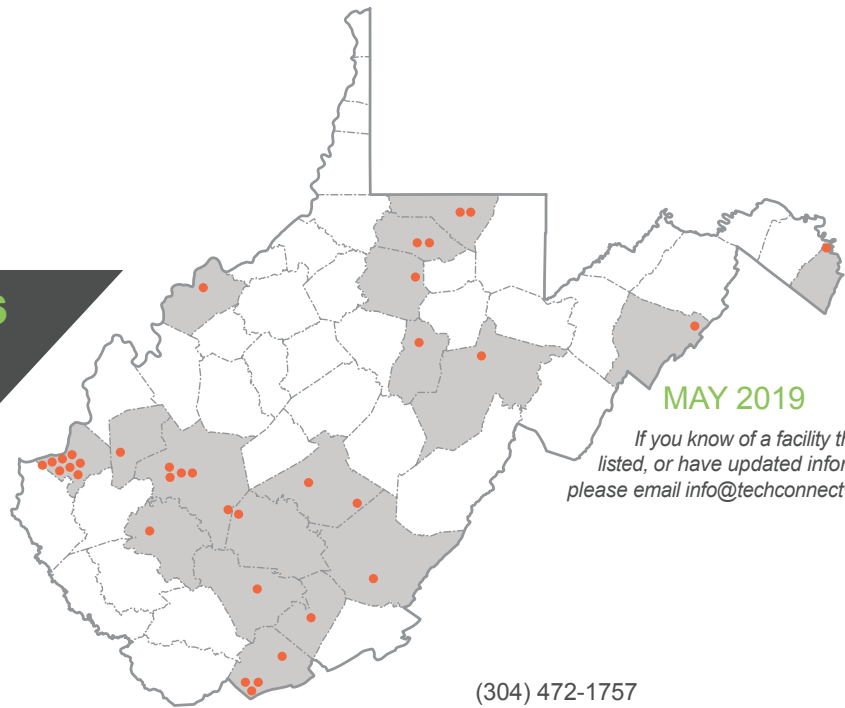

TECHCONNECT

WEST VIRGINIA

BUSINESS INCUBATORS & ACCELERATORS IN WEST VIRGINIA

MAY 2019

If you know of a facility that's not listed, or have updated information, please email info@techconnectwv.com.

ATHENS

**Concord University
Small Business Incubator**
Nick Rahall Technology Center
Athens, WV 24712-1000
(304) 384-5988
(304) 384-7955 fax
CONTACT: Stephen Rowe
rowe@concord.edu

BECKLEY

WV Hive Network
Business startup services, office and meeting space for startup teams, networking lounge, class space, makerspace.
WVU Tech – Innovation Building
282 Minnesota Avenue
Beckley, WV 25801
304-929-1239
www.wvhive.com
information@wvhive.com

BLUEFIELD

Center for Applied Research & Technology, Inc.
Industrial design studio and laboratories for prototype development, technology evaluation, product design and utility patenting support, management and marketing services for inventors and entrepreneurs.
P.O. Box 2182
Bluefield, WV 24701
(304) 327-4220
www.cartinc.com
CONTACT: Bruce Mutter
bmutter@cartinc.com

Bluefield Commercialization Station
Industrial space for manufacturing innovations.

Bluefield Avenue
Bluefield, WV 24701
(304) 327-2401 ext. 2405
CONTACT: Jim Spencer
jspencer@cityofbluefield.com

Bluefield State College Research & Development Incubator

Small business incubator providing fax, copier, office furniture, filing cabinets, internet access, computers, guidance and assistance in locating other resources to help new businesses start up.
704 Bland Street
Bluefield, WV 24701
(304) 327-4300
<http://www.bscred.info>
f BSCRD
GrowBusiness
CONTACT: Gerald James,
Executive Director
gjames@bluefieldstate.edu

BRIDGEPORT

RCBI Business Accelerator
Supporting startup and growth-focused companies through early-stage funding opportunities, the RCBI Advanced Manufacturing Technology Centers, and other resources.
2400 E. Benedum Industrial Dr.
Bridgeport, WV 26330
800.469.RCBI (7224)
304.848.2270 (local)
www.rcbi.org
CONTACT: BILL WOODRUM
bwoodrum@rcbi.org

BUCKHANNON

Upshur County Business Development Center
PO Box 2377
30 East Main Street
Buckhannon, WV 26201

(304) 472-1757
www.upshurda.com
CONTACT: Rob Hinton
rob@upshurda.com

CHARLESTON

Charleston Area Alliance Small Business Incubator
1116 Smith Street
Charleston, WV 25301
(304) 340-4253
www.charlestonareaalliance.org
CONTACT: Roger Young,
Real Estate & Facilities Director
ryoung@charlestonareaalliance.org

Ort Building Business Incubator
Small business incubator in restored turn of the century building providing furnished spaces with a fax, copier, shared kitchenette, internet, and conference rooms. Located in the heart of Charleston's historic Elk City District.

303 W. Washington Street
Charleston, WV 25302
(304) 342-0300
CONTACT: Dusta Tanner
dusta@gaddyengineering.com

ELKINS