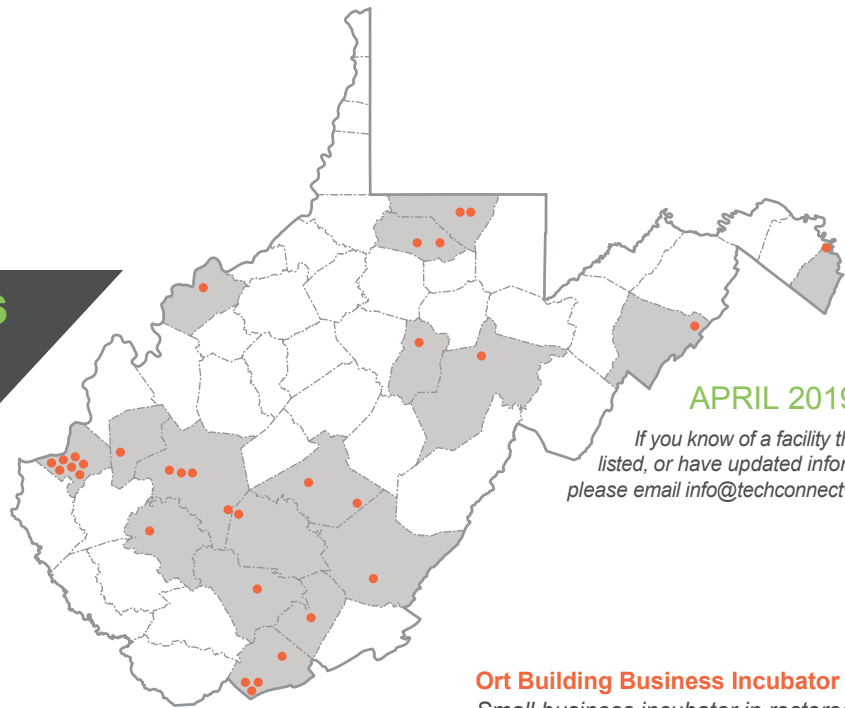

TECHCONNECT

WEST VIRGINIA

BUSINESS INCUBATORS & ACCELERATORS IN WEST VIRGINIA

APRIL 2019

If you know of a facility that's not listed, or have updated information, please email info@techconnectwv.com.

ATHENS