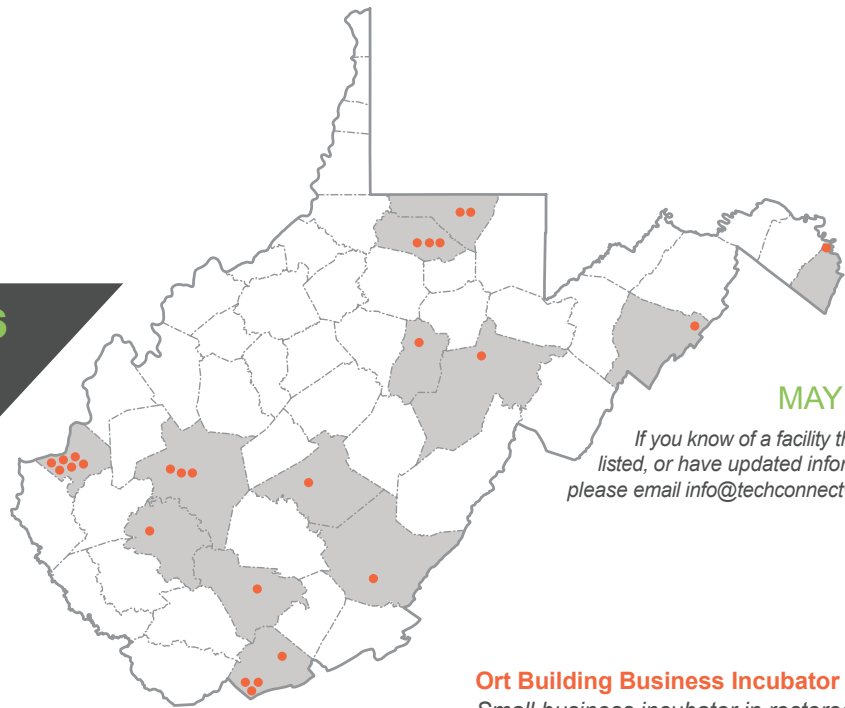

TECHCONNECT WEST VIRGINIA

BUSINESS INCUBATORS & ACCELERATORS IN WEST VIRGINIA

MAY 2017

If you know of a facility that's not listed, or have updated information, please email info@techconnectwv.com.

ATHENS

**Concord University
Small Business Incubator**
Nick Rahall Technology Center
Athens, WV 24712-1000
(304) 384-5988
(304) 384-7955 fax
CONTACT: Stephen Rowe
rowe@concord.edu

BECKLEY

WV Hive Network-WVU LaunchLab
Business startup services, office and meeting space for startup teams, networking lounge, classroom space.
282 Minnesota Avenue
Beckley, WV 25801
304-929-1239
304-767-8127
www.wvhive.com
info@nrgrda.org

BLUEFIELD

Center for Applied Research & Technology, Inc.
Industrial design studio and laboratories for prototype development, technology evaluation, product design and utility patenting support, management and marketing services for inventors and entrepreneurs.
P.O. Box 2182
Bluefield, WV 24701
(304) 327-4220
www.cartinc.com
CONTACT: Bruce Mutter
bmutter@cartinc.com

Bluefield Commercialization Station
Industrial space for manufacturing innovations.
Bluefield Avenue
Bluefield, WV 24701
(304) 327-2401 ext. 2405
CONTACT: Jim Spencer
jspencer@cityofbluefield.com

Bluefield State College Research & Development Incubator
Small business incubator providing fax, copier, office furniture, filing cabinets, internet access, computers, guidance and assistance in locating other resources to help new businesses start up.

704 Bland Street
Bluefield, WV 24701
(304) 327-4300
<http://www.bscred.info>
f BSCRCD
GrowBusiness
CONTACT: Gerald James,
Executive Director
gjames@bluefieldstate.edu

BUCKHANNON

Upshur County Business Development Center
PO Box 2377
30 East Main Street
Buckhannon, WV 26201
(304) 472-1757
www.upshurda.com
CONTACT: Rob Hinton
rob@upshurda.com

CHARLESTON

Charleston Area Alliance Small Business Incubator
1116 Smith Street
Charleston, WV 25301
(304) 340-4253
www.charlestonareaalliance.org
CONTACT: Roger Young,
Real Estate & Facilities Director
ryoung@charlestonareaalliance.org

Ort Building Business Incubator
Small business incubator in restored turn of the century building providing furnished spaces with a fax, copier, shared kitchenette, internet, and conference rooms. Located in the heart of Charleston's historic Elk City District.

303 W. Washington Street
Charleston, WV 25302
(304) 342-0300
CONTACT: Dusta Tanner
dusta@gaddyengineering.com

ELKINS

West Virginia Wood Technology Center
Training and support services for individuals and businesses.
10 Eleventh Street
Elkins, WV 26241
(304) 637-7500
www.wvwoodtech.com
CONTACT: Robert L. Morris Jr., AICP,
Executive Director
robbie@rcdawv.org

FAIRMONT